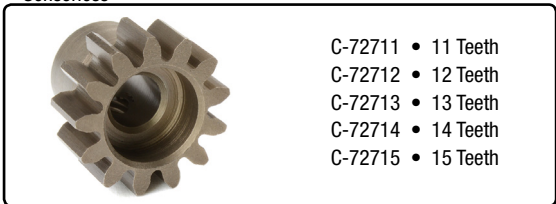

M1.0 Pinion - Hardened Steel - Shaft Diameter 5mm

- C-72711 • 11 Teeth
- C-72712 • 12 Teeth
- C-72713 • 13 Teeth
- C-72714 • 14 Teeth
- C-72715 • 15 Teeth